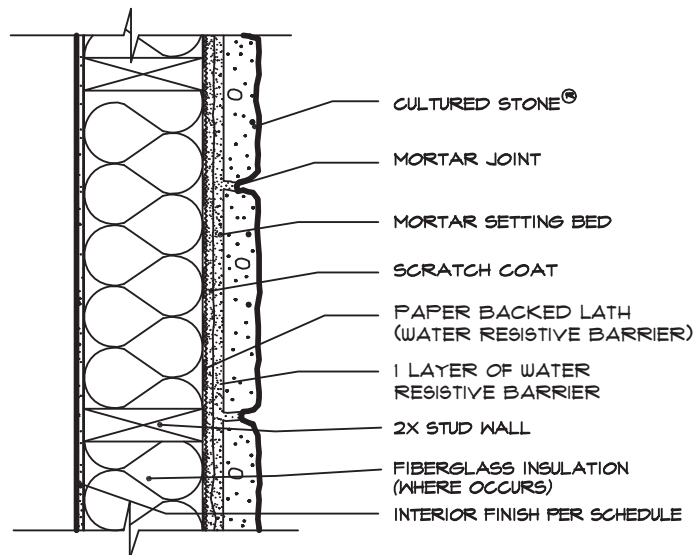

Cultured Stone®

DETAILS OVER WOOD FRAMING - Product Dimensions and Installation Details

CULTURED STONE®
OVER SHEATHING OVER STUDS

SCALE: N.T.S.

© 2011 Boral Stone Products LLC

CULTURED STONE®
OVER RIGID INSULATION

SCALE: N.T.S.

© 2011 Boral Stone Products LLC

CULTURED STONE®
OVER OPEN STUD FRAMING

SCALE: N.T.S.

© 2011 Boral Stone Products LLC