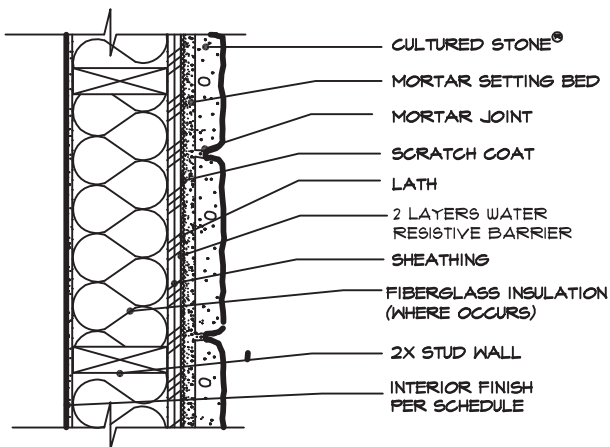

Cultured Stone®

DETAILS OVER WOOD FRAMING - Product Dimensions and Installation Details

CULTURED STONE®
OVER SHEATHING OVER STUDS

SCALE: N.T.S.

© 2011 Boral Stone Products LLC

CULTURED STONE®
OVER RIGID INSULATION

SCALE: N.T.S.

© 2011 Boral Stone Products LLC

CULTURED STONE®
OVER OPEN STUD FRAMING

SCALE: N.T.S.

© 2011 Boral Stone Products LLC