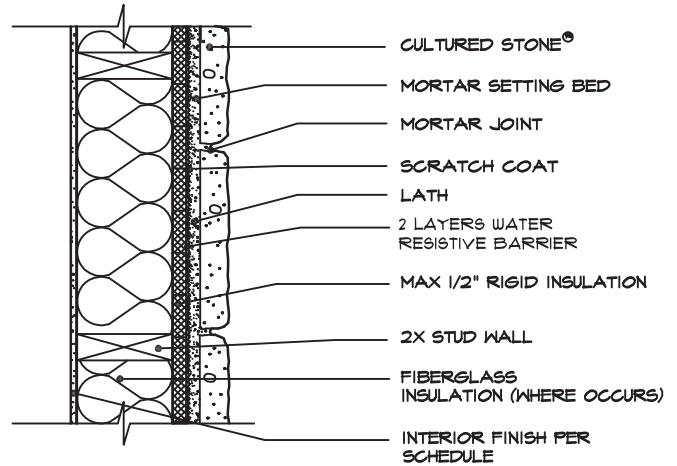

Cultured Stone®

DETAILS OVER WOOD FRAMING - Product Dimensions and Installation Details

CULTURED STONE®
OVER SHEATHING OVER STUDS

SCALE: N.T.S.

© 2011 Boral Stone Products LLC

CULTURED STONE®
OVER RIGID INSULATION

SCALE: N.T.S.

© 2011 Boral Stone Products LLC

CULTURED STONE®
OVER OPEN STUD FRAMING

SCALE: N.T.S.

© 2011 Boral Stone Products LLC