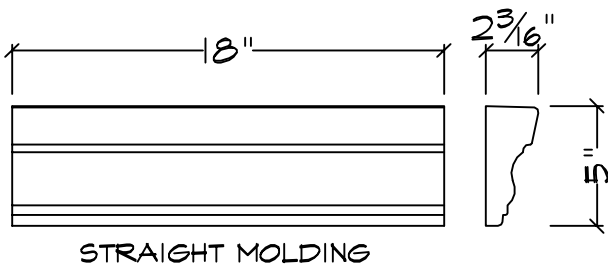

CULTURED STONE® MONTICELLO®
WINDOW AND DOOR MOLDING - JAMB

SCALE: N.T.S.

COPYRIGHT 2006 Owens Corning

detail is set to display properly using
Architxt.shx font

csd_m_mold_jamb
issued 04/21/2006

MONTICELLO® WINDOW AND DOOR MOLDING
PROFILE