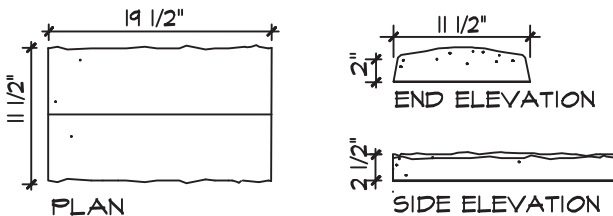

Cultured Stone®

12" FLAGSTONE WALL CAP - Product Dimensions and Installation Details

CULTURED STONE®
12" WIDE FLAGSTONE WALL CAP-CMU WALL
SCALE: 1/2" = 1'-0" © 2011 Boral Stone Products LLC

CULTURED STONE®
12" WIDE FLAGSTONE WALL CAP-STUD WALL
SCALE: 1/2" = 1'-0" © 2011 Boral Stone Products LLC

detail is set to display properly using Architxt.shx font

12" WALL CAP PROFILE

CULTURED STONE® 12" WIDE
FLAGSTONE WALL CAP - RETAINING WALL
SCALE: 1/2" = 1'-0" © 2011 Boral Stone Products LLC