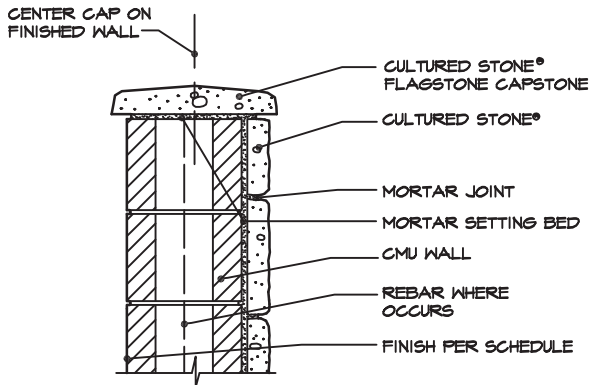

Cultured Stone®

12" FLAGSTONE WALL CAP - Product Dimensions and Installation Details

CULTURED STONE®
12" WIDE FLAGSTONE WALL CAP-CMU WALL
SCALE: 1/2" = 1'-0" © 2011 Boral Stone Products LLC

CULTURED STONE®
12" WIDE FLAGSTONE WALL CAP-STUD WALL
SCALE: 1/2" = 1'-0" © 2011 Boral Stone Products LLC

detail is set to display properly using Architxt.shx font

12" WALL CAP PROFILE

CULTURED STONE® 12" WIDE
FLAGSTONE WALL CAP - RETAINING WALL
SCALE: 1/2" = 1'-0" © 2011 Boral Stone Products LLC