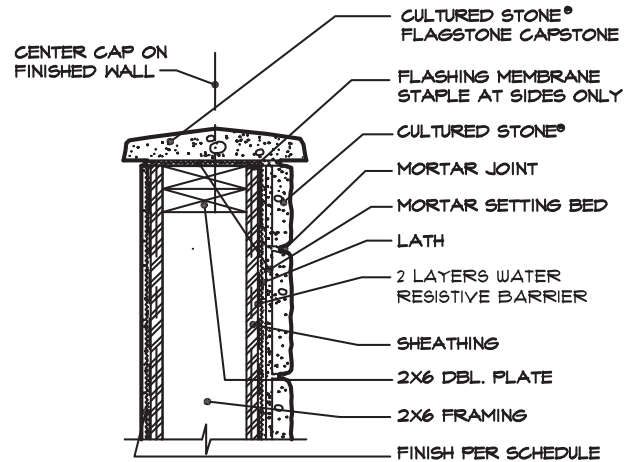

Cultured Stone®

12" FLAGSTONE WALL CAP - Product Dimensions and Installation Details

CULTURED STONE®
12" WIDE FLAGSTONE WALL CAP-CMU WALL
SCALE: 1/2" = 1'-0" © 2011 Boral Stone Products LLC

CULTURED STONE®
12" WIDE FLAGSTONE WALL CAP-STUD WALL
SCALE: 1/2" = 1'-0" © 2011 Boral Stone Products LLC

detail is set to display properly using Architxt.shx font

12" WALL CAP PROFILE

CULTURED STONE® 12" WIDE
FLAGSTONE WALL CAP - RETAINING WALL
SCALE: 1/2" = 1'-0" © 2011 Boral Stone Products LLC