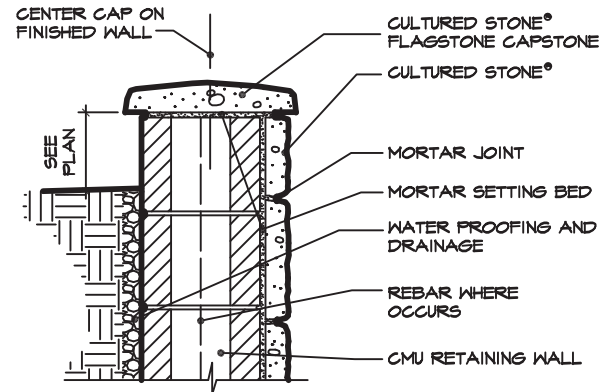

Cultured Stone®

12" FLAGSTONE WALL CAP - Product Dimensions and Installation Details

CULTURED STONE®
12" WIDE FLAGSTONE WALL CAP-CMU WALL
SCALE: 1/2" = 1'-0" © 2011 Boral Stone Products LLC

CULTURED STONE®
12" WIDE FLAGSTONE WALL CAP-STUD WALL
SCALE: 1/2" = 1'-0" © 2011 Boral Stone Products LLC

detail is set to display properly using Architxt.shx font

12" WALL CAP PROFILE

CULTURED STONE® 12" WIDE
FLAGSTONE WALL CAP - RETAINING WALL
SCALE: 1/2" = 1'-0" © 2011 Boral Stone Products LLC