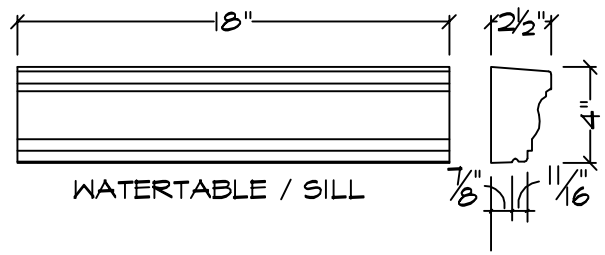

CULTURED STONE[®]
 MONTICELLO[®] WATERTABLE / SILL

SCALE: N.T.S.

COPYRIGHT 2006 Owens Corning

detail is set to display properly using Architxt.shx font

csd_m_tr_wtrtbl
 issued 04/21/2006

MONTICELLO[®] WATERTABLE / SILL
 PROFILE