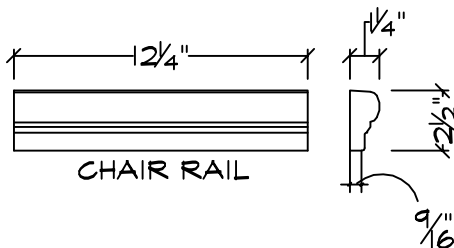

CULTURED STONE[®]
 MONTICELLO[®] CHAIR RAIL

SCALE: N.T.S.

COPYRIGHT 2006 Owens Corning

detail is set to display properly using
Architxt.shx font

csd_m_chairrail
issued 04/21/2006

MONTICELLO[®] CHAIR RAIL
 PROFILE