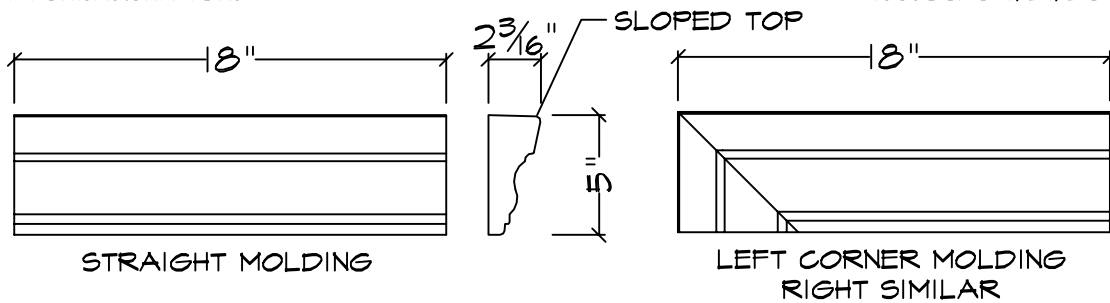

CULTURED STONE® MONTICELLO®
WINDOW AND DOOR MOLDING - HEAD

SCALE: N.T.S.

COPYRIGHT 2006 Owens Corning

detail is set to display properly using
Architxt.shx font

csd_m_mold_head
issued 04/21/2006

MONTICELLO® WINDOW AND DOOR MOLDING
PROFILE