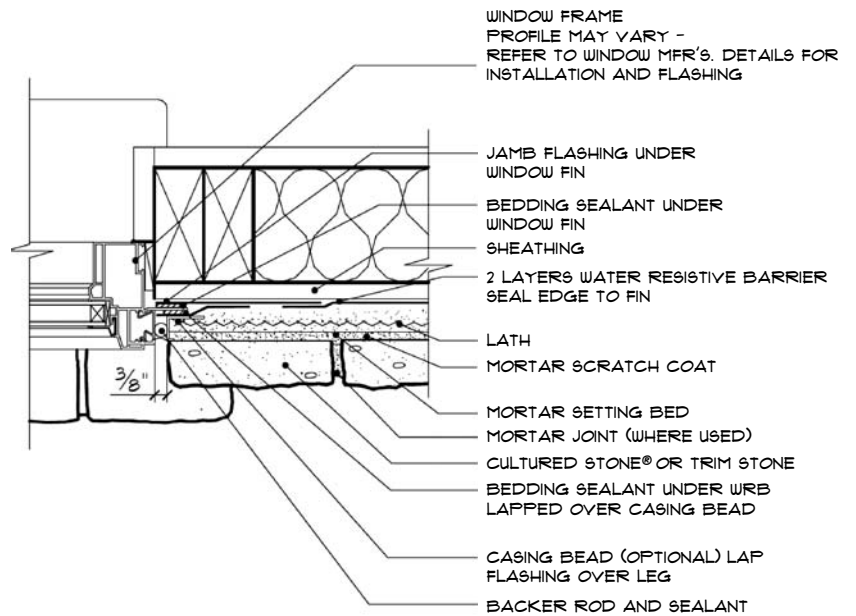

Cultured Stone®

TRIM STONES and KEYSTONES - Product Dimensions and Installation Details

CULTURED STONE® TRIM STONE HEAD
SCALE: N.T.S.

© 2011 Boral Stone Products LLC

detail is set to display properly using Architxt.shx font

CULTURED STONE® TRIM STONE WINDOW JAMB
SCALE: N.T.S.

© 2011 Boral Stone Products LLC