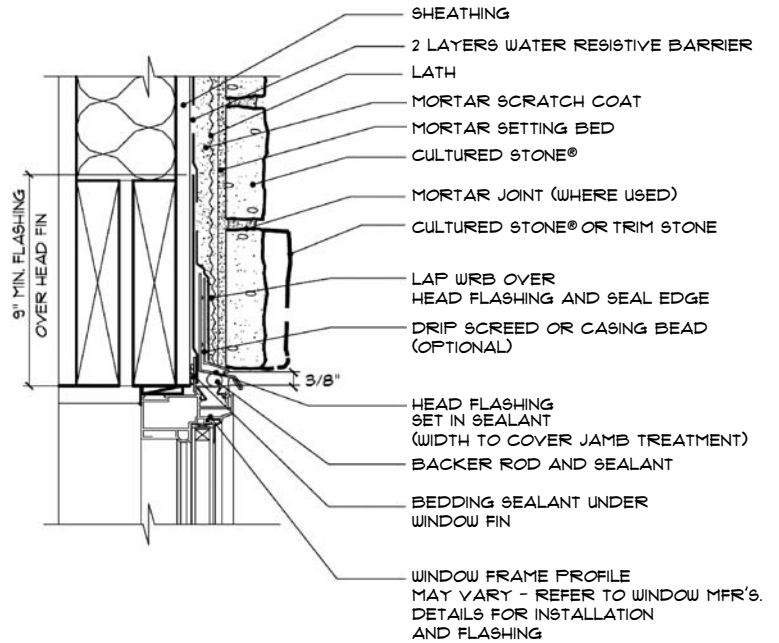

Cultured Stone®

TRIM STONES and KEYSTONES - Product Dimensions and Installation Details

CULTURED STONE® TRIM STONE HEAD
SCALE: N.T.S.

© 2011 Boral Stone Products LLC

detail is set to display properly using Architxt.shx font