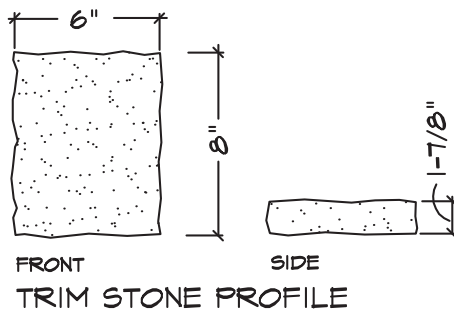

Cultured Stone®

TRIM STONES and KEYSTONES - Product Dimensions and Installation Details

CULTURED STONE® TRIM STONE HEAD
SCALE: N.T.S.

© 2011 Boral Stone Products LLC

detail is set to display properly using Architxt.shx font