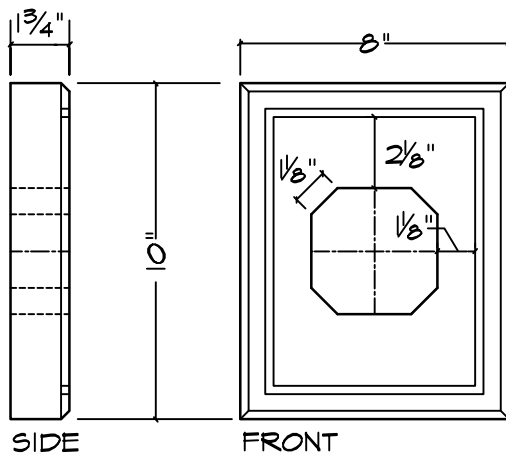

CULTURED STONE®  
LIGHT FIXTURE STONES

SCALE: N.T.S.

COPYRIGHT 2006 Owens Corning

detail is set to display properly using Architxt.shx font

csd\_tr\_elecboxsq  
issued 04/21/2006

LIGHT FIXTURE STONES PROFILE