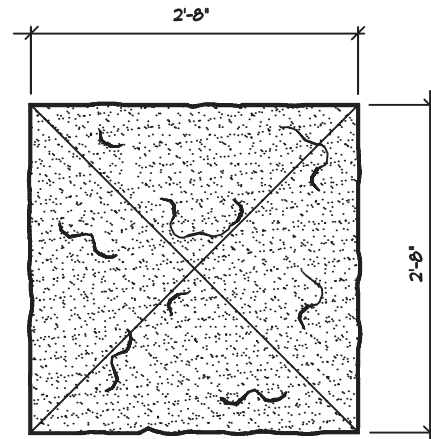

Cultured Stone®

FLAGSTONE and CHISELED PIER CAPS - Product Dimensions

plan

elevation

○ 24" CHISELED PIER CAP
SCALE 3/4"=1" © 2011 Boral Stone Products LLC

plan

elevation

○ 32" CHISELED PIER CAP
SCALE 3/4"=1" © 2011 Boral Stone Products LLC

plan

elevation

○ 24" FLAGSTONE PIER CAP
SCALE 3/4"=1" © 2011 Boral Stone Products LLC

plan

elevation

○ 32" FLAGSTONE PIER CAP
SCALE 3/4"=1" © 2011 Boral Stone Products LLC