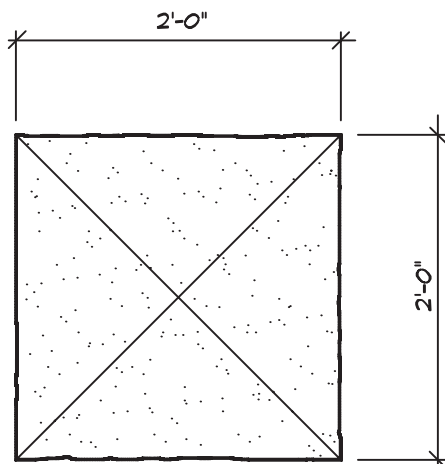

Cultured Stone®

FLAGSTONE and CHISELED PIER CAPS - Product Dimensions

plan

elevation

○ 24" CHISELED PIER CAP
SCALE 3/4"=1" © 2011 Boral Stone Products LLC

plan

elevation

○ 32" CHISELED PIER CAP
SCALE 3/4"=1" © 2011 Boral Stone Products LLC

plan

elevation

○ 24" FLAGSTONE PIER CAP
SCALE 3/4"=1" © 2011 Boral Stone Products LLC

plan

elevation

○ 32" FLAGSTONE PIER CAP
SCALE 3/4"=1" © 2011 Boral Stone Products LLC