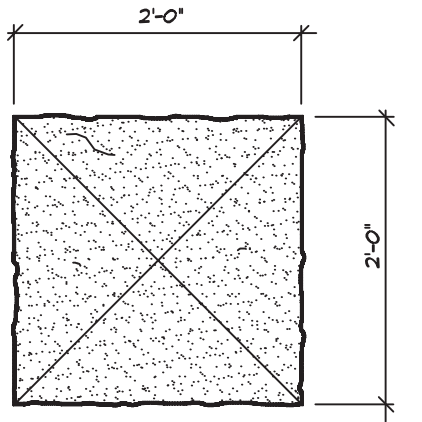

Cultured Stone®

FLAGSTONE and CHISELED PIER CAPS - Product Dimensions

plan

elevation

○ 24" CHISELED PIER CAP
SCALE 3/4"=1" © 2011 Boral Stone Products LLC

plan

elevation

○ 32" CHISELED PIER CAP
SCALE 3/4"=1" © 2011 Boral Stone Products LLC

plan

elevation

○ 24" FLAGSTONE PIER CAP
SCALE 3/4"=1" © 2011 Boral Stone Products LLC

plan

elevation

○ 32" FLAGSTONE PIER CAP
SCALE 3/4"=1" © 2011 Boral Stone Products LLC