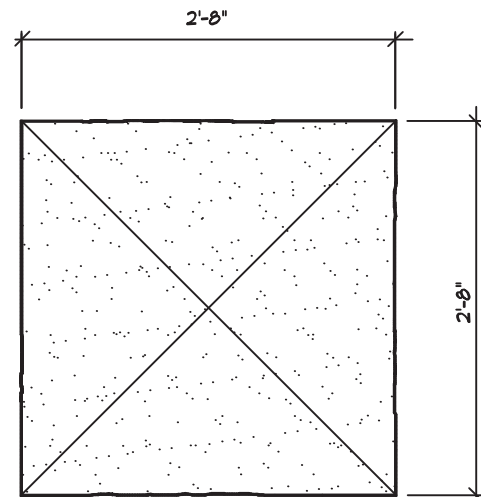

Cultured Stone®

FLAGSTONE and CHISELED PIER CAPS - Product Dimensions

plan

elevation

○ 24" CHISELED PIER CAP
SCALE 3/4"=1" © 2011 Boral Stone Products LLC

plan

elevation

○ 32" CHISELED PIER CAP
SCALE 3/4"=1" © 2011 Boral Stone Products LLC

plan

elevation

○ 24" FLAGSTONE PIER CAP
SCALE 3/4"=1" © 2011 Boral Stone Products LLC

plan

elevation

○ 32" FLAGSTONE PIER CAP
SCALE 3/4"=1" © 2011 Boral Stone Products LLC